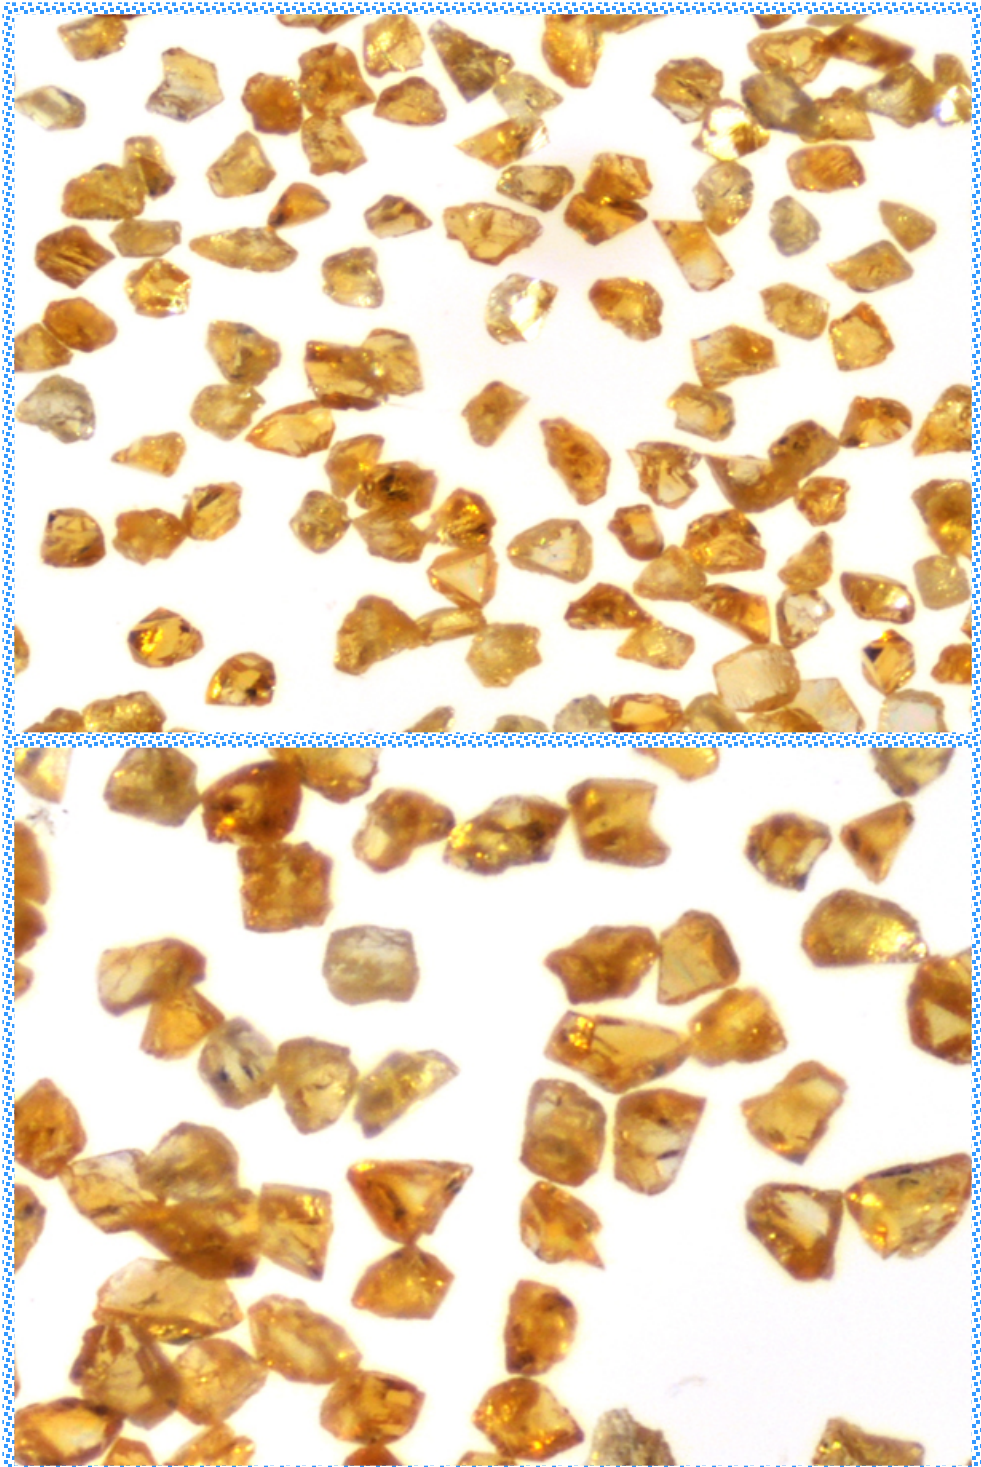

FACT

FINE ABRASIVES TAIWAN CO., LTD.
NO.337 CHANG CHUN RD. TAOYUAN CITY, TAIWAN, R.O.C.
TEL: 886-3-357-6135 FAX: 886-3-357-5845
WEBSITE: <http://www.factdiamond.com>
E-MAIL: fact@factdiamond.com

R-8.2.4-2

YBN-3E B64 230/270 (1)

DATE : 2015.01.14

FACT